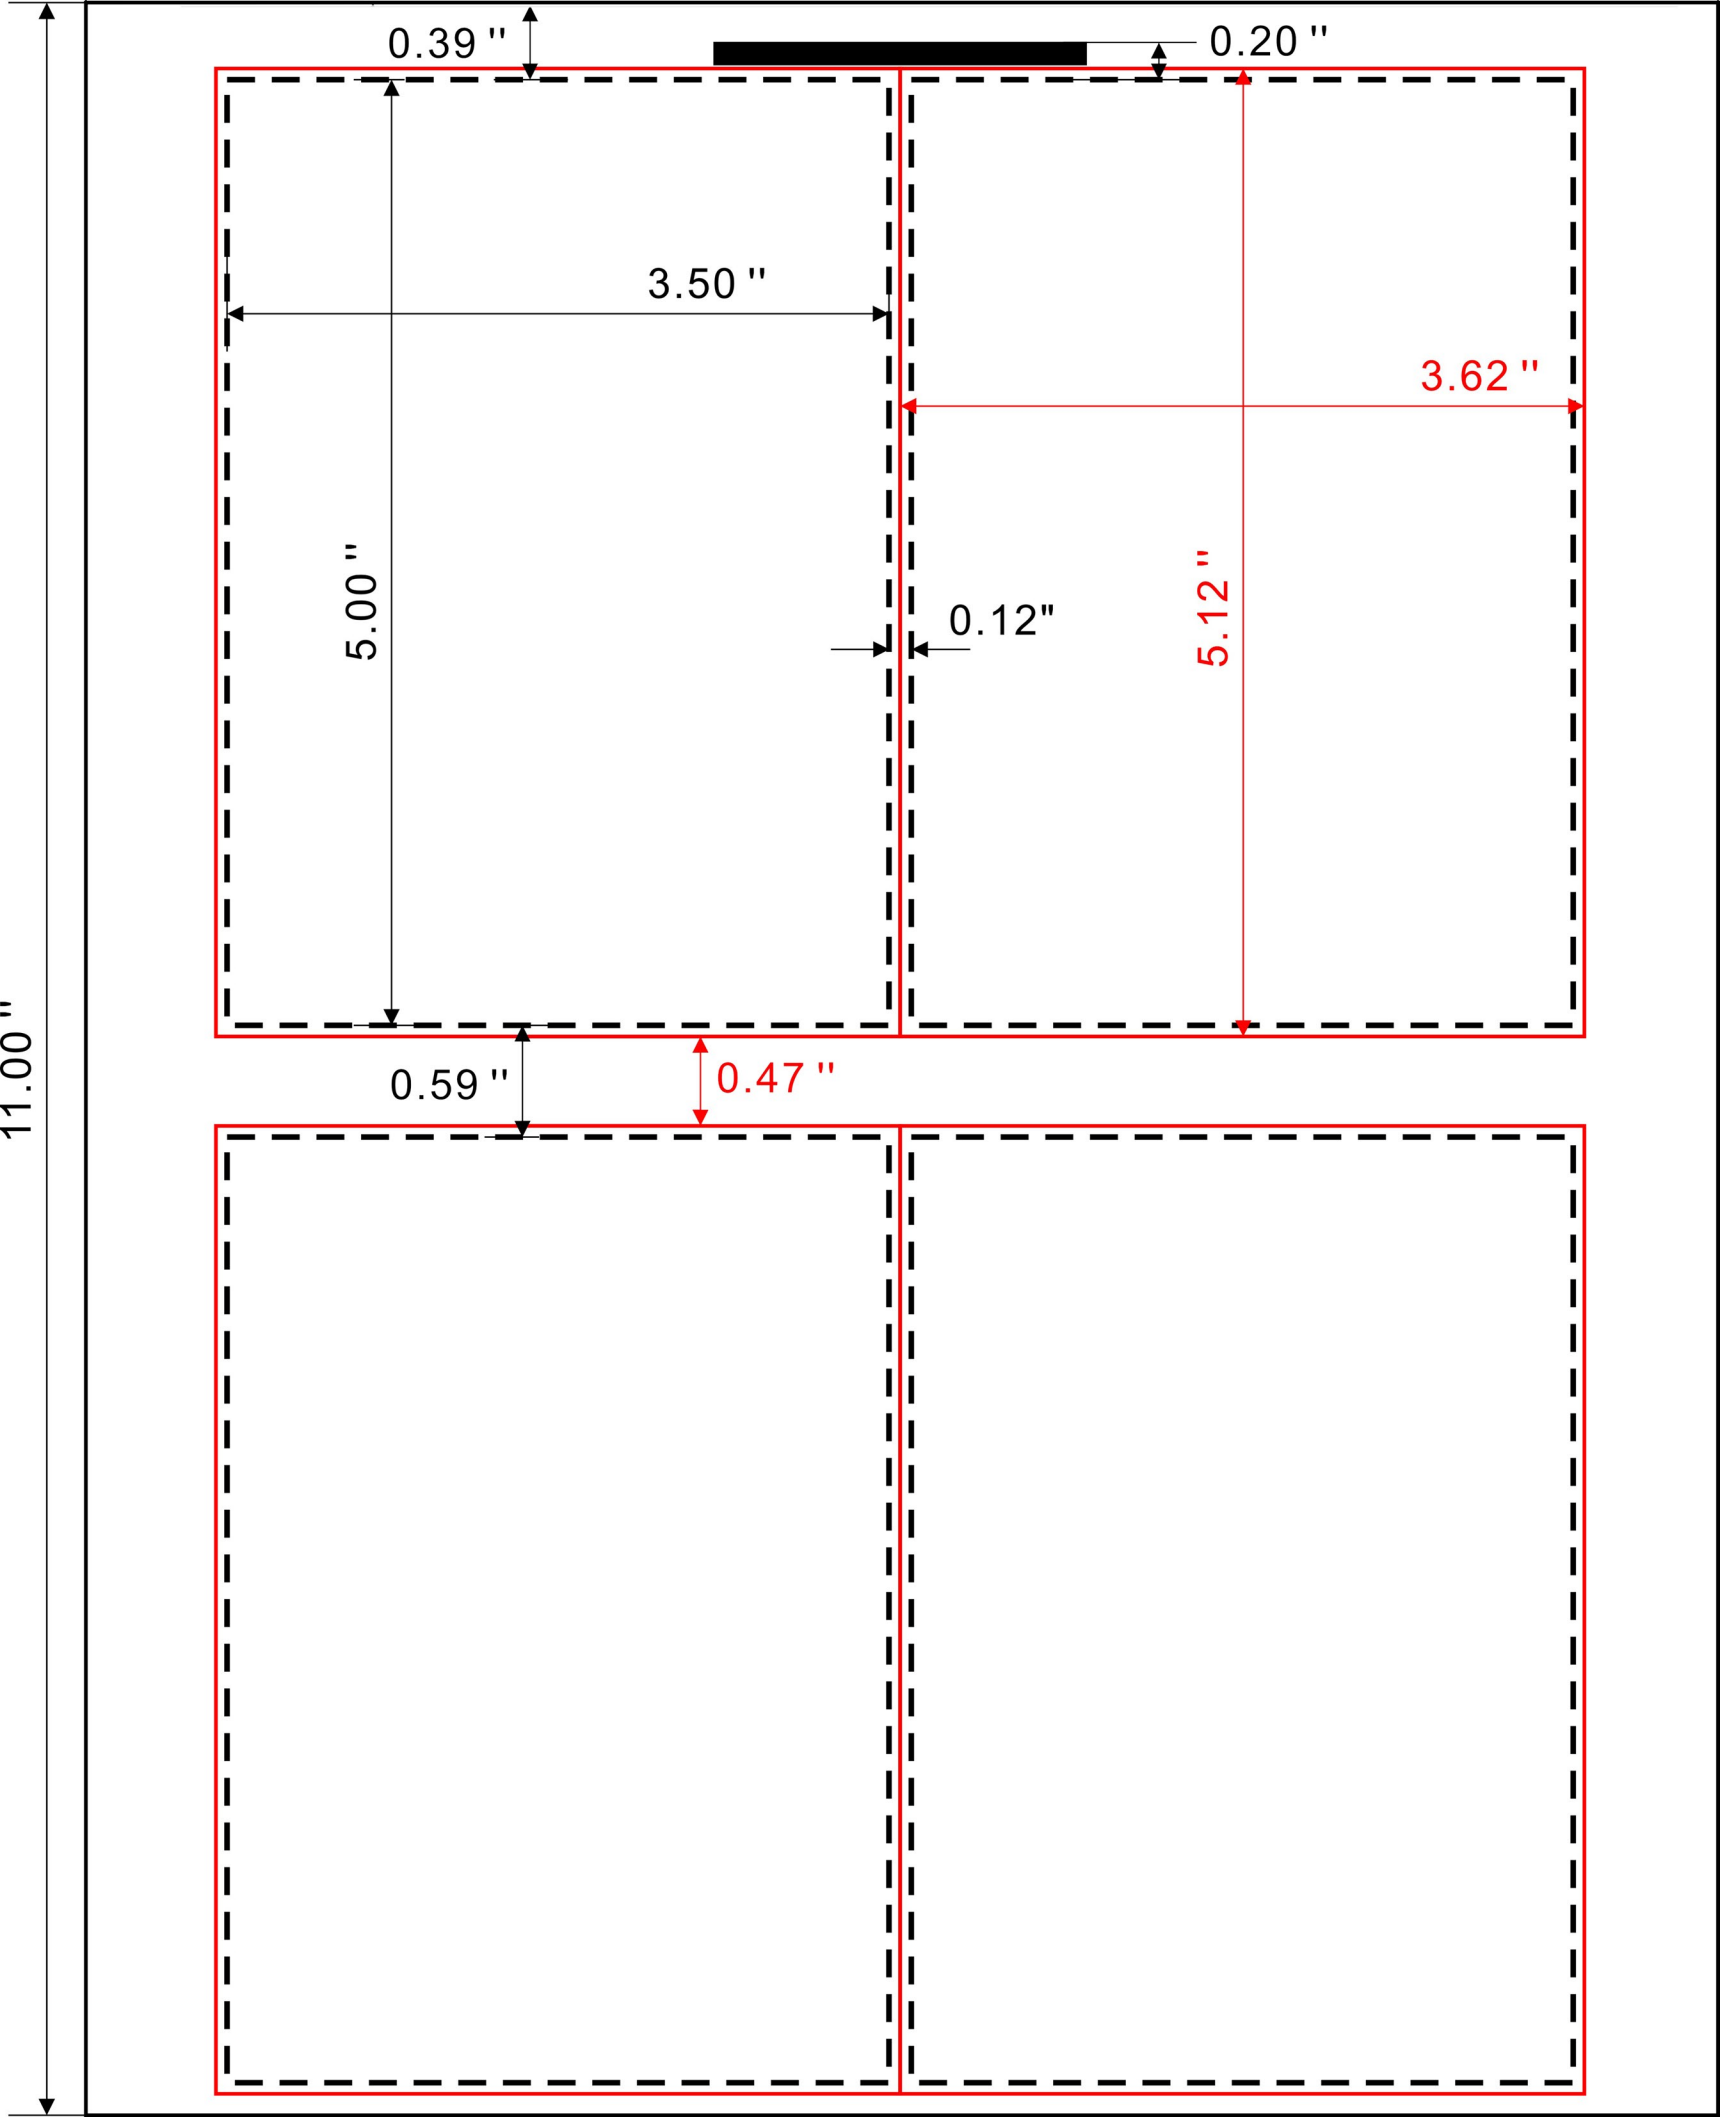

8.50"

# Akiles Cardmac Pro - Template for 3.5 x 5"

0.39"

0.20"

3.50"

3.62"

5.00"

0.12"

5.12"

0.59"

0.47"

11.00"